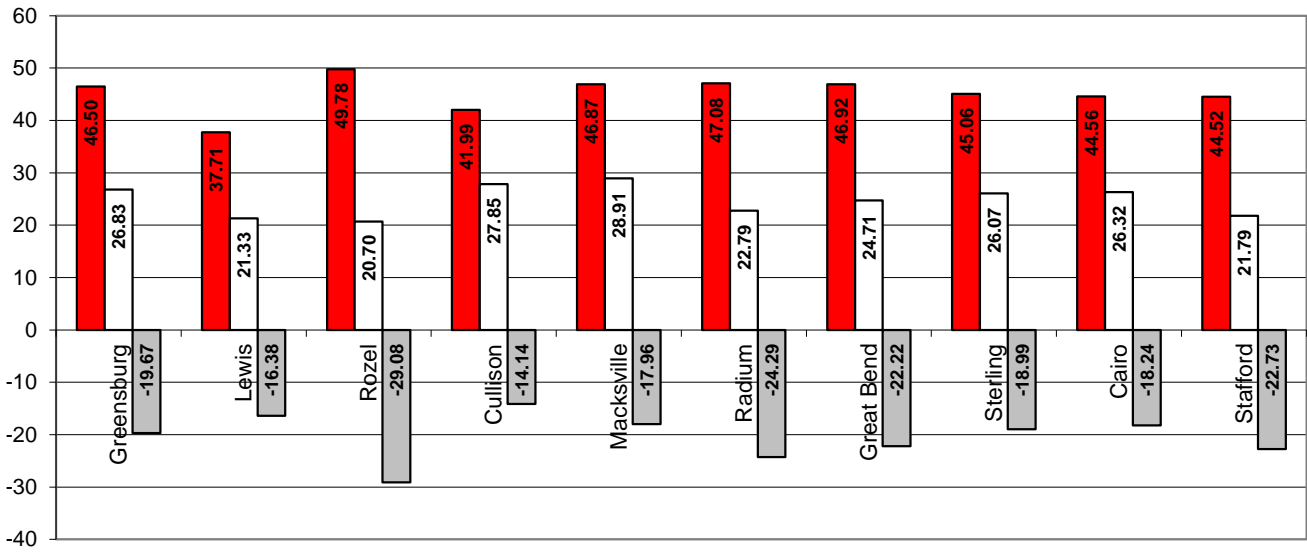

**Big Bend GMD 5 Station Network
2010 Yearly Graph ET vs Rain**

■ ET □ Rain ▒ Deficit or Surplus

**Big Bend GMD 5 Station Network
Growing Season ET vs Rain Graph
April to September, 2010**

■ ET □ Rain ▒ Deficit or Surplus