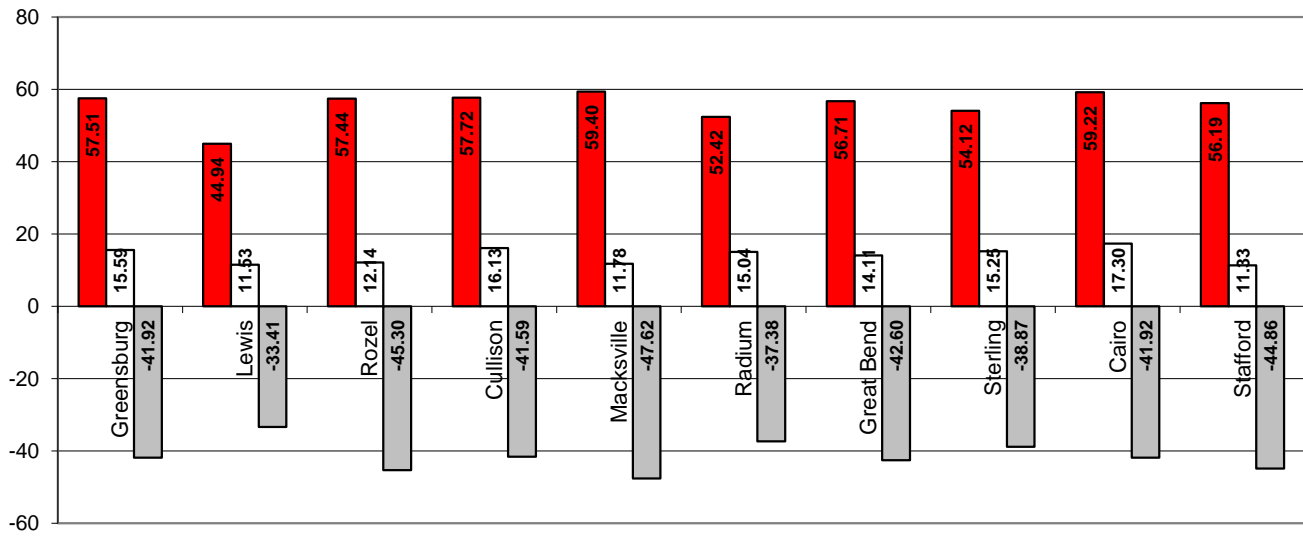

**Big Bend GMD 5 Station Network
2011 Yearly Graph ET vs Rain**

■ ET □ Rain ▒ Deficit or Surplus

**Big Bend GMD 5 Station Network
Growing Season ET vs Rain Graph
April to September, 2011**

■ ET □ Rain ▒ Deficit or Surplus