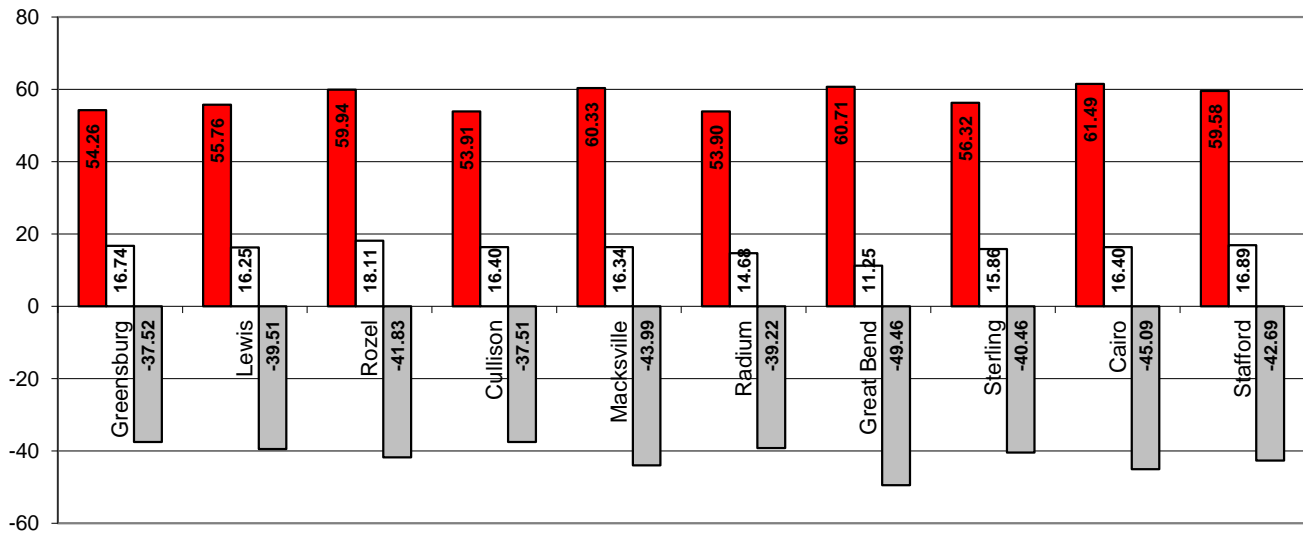

**Big Bend GMD 5 Station Network
2012 Yearly Graph ET vs Rain**

■ ET □ Rain ▒ Deficit or Surplus

**Big Bend GMD 5 Station Network
Growing Season ET vs Rain Graph
April to September, 2012**

■ ET □ Rain ▒ Deficit or Surplus