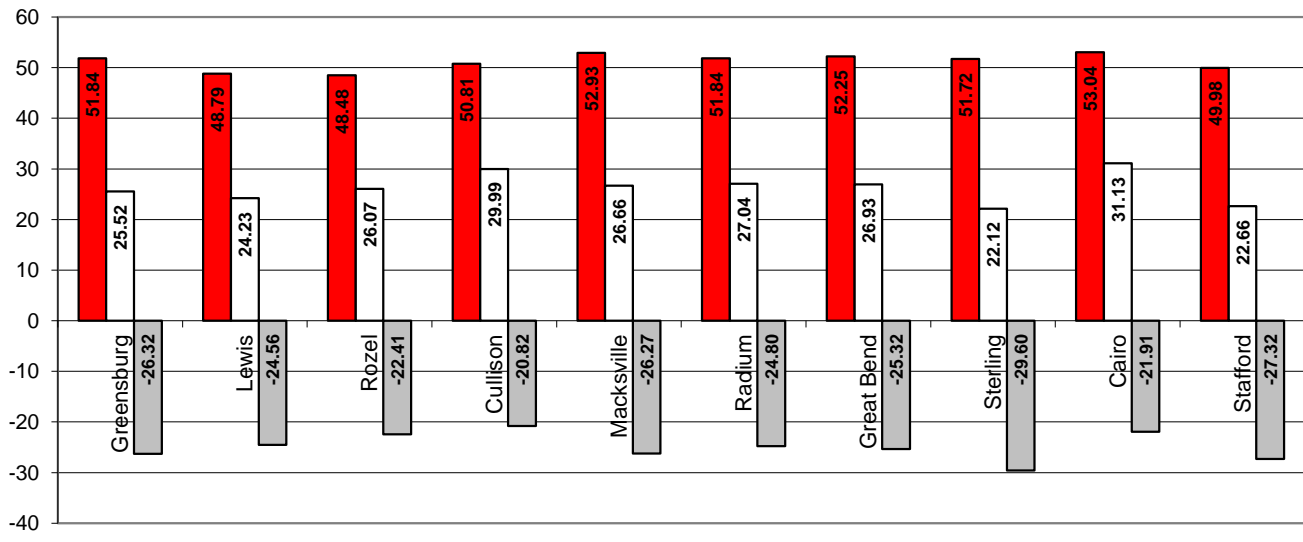

**** Big Bend GMD 5 Station Network
2015 Yearly Graph ET vs Rain**

■ ET ■ Rain ■ Deficit or Surplus

**** Big Bend GMD 5 Station Network
Growing Season ET vs Rain Graph
April to September, 2015**

■ ET ■ Rain ■ Deficit or Surplus