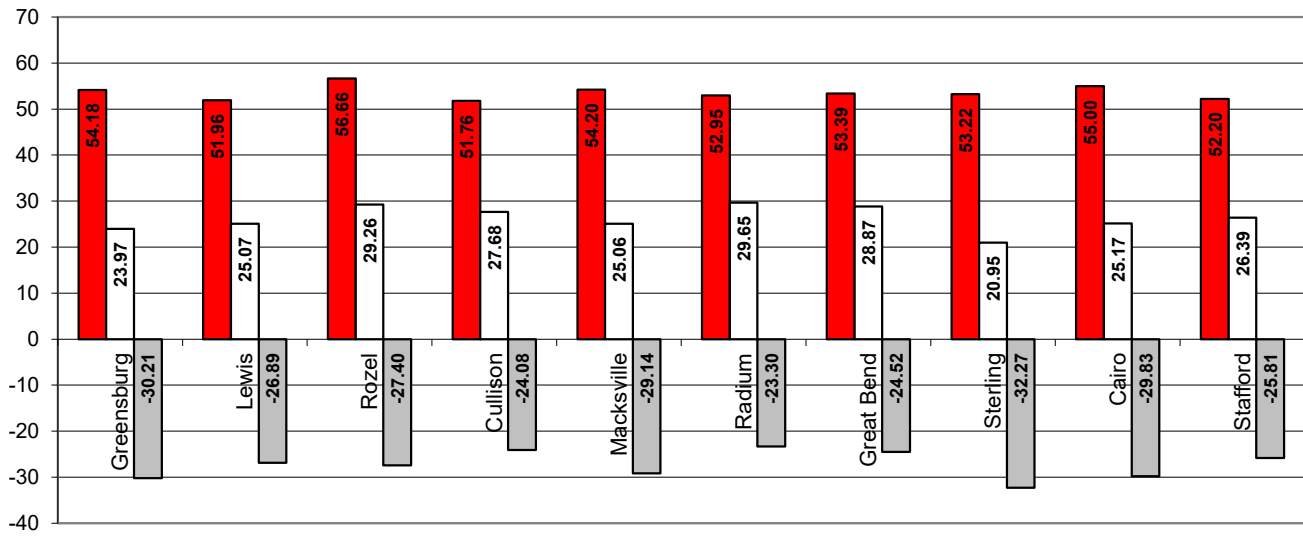

**Big Bend GMD 5 Station Network
2016 Yearly Graph ET vs Rain**

■ ET □ Rain ▒ Deficit or Surplus

**Big Bend GMD 5 Station Network
Growing Season ET vs Rain Graph
April to September, 2016**

■ ET □ Rain ▒ Deficit or Surplus