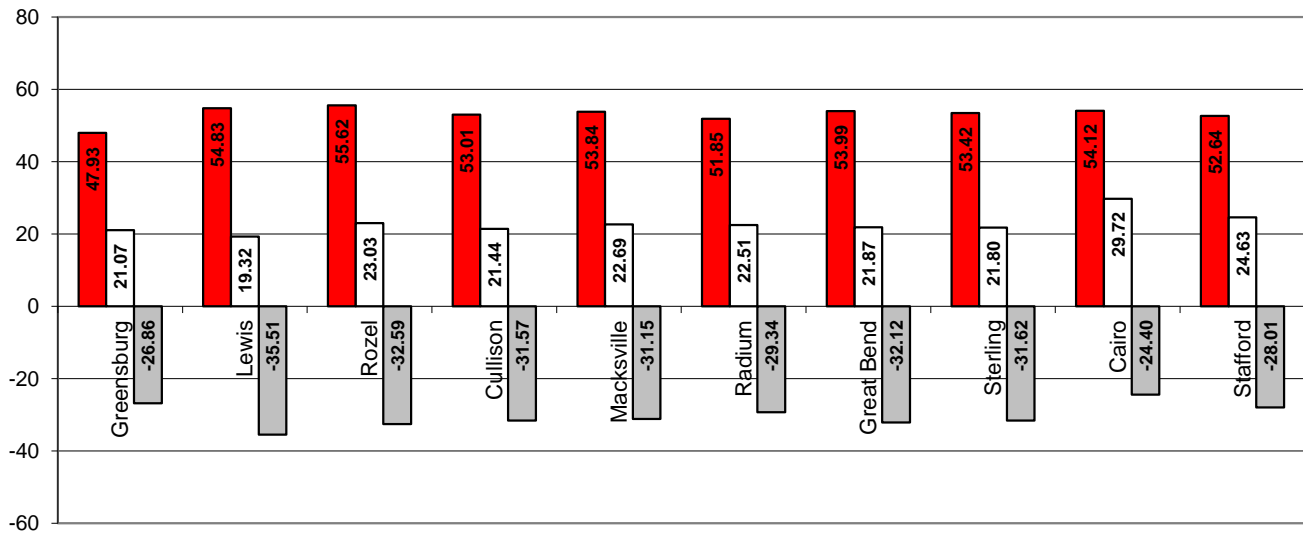

**** Big Bend GMD 5 Station Network
2017 Yearly Graph ET vs Rain**

■ ET □ Rain ▒ Deficit or Surplus

**** Big Bend GMD 5 Station Network
Growing Season ET vs Rain Graph
April to September, 2017**

■ ET □ Rain ▒ Deficit or Surplus