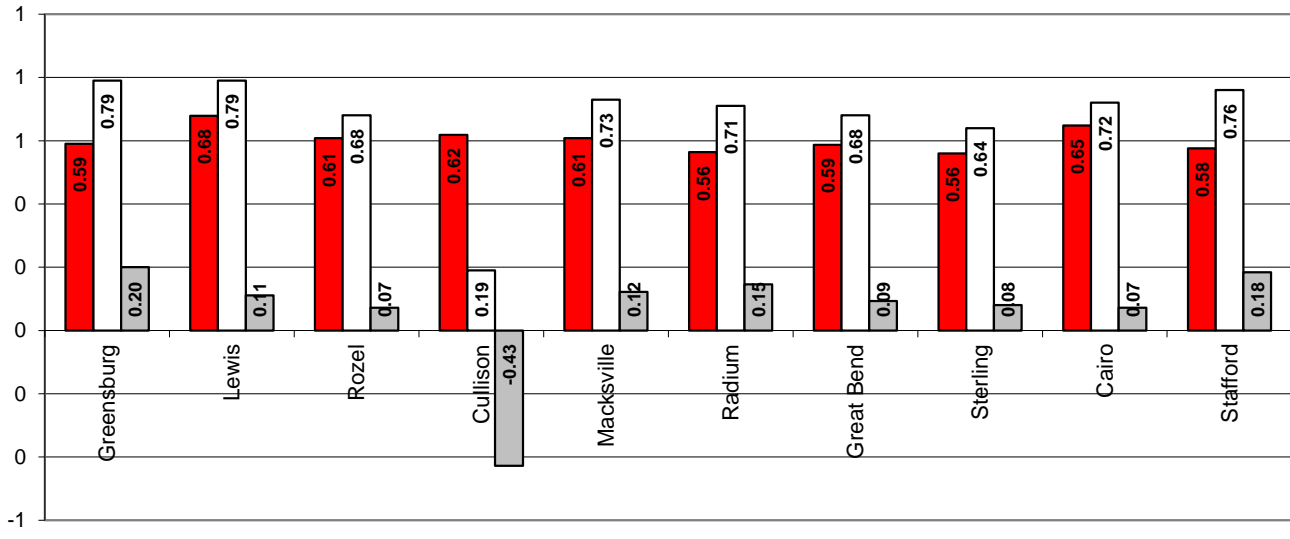

**** Big Bend GMD 5 Station Network
2019 Yearly Graph ET vs Rain**

■ ET ■ Rain ■ Deficit or Surplus

**** Big Bend GMD 5 Station Network
Growing Season ET vs Rain Graph
April to September, 2019**

■ ET ■ Rain ■ Deficit or Surplus