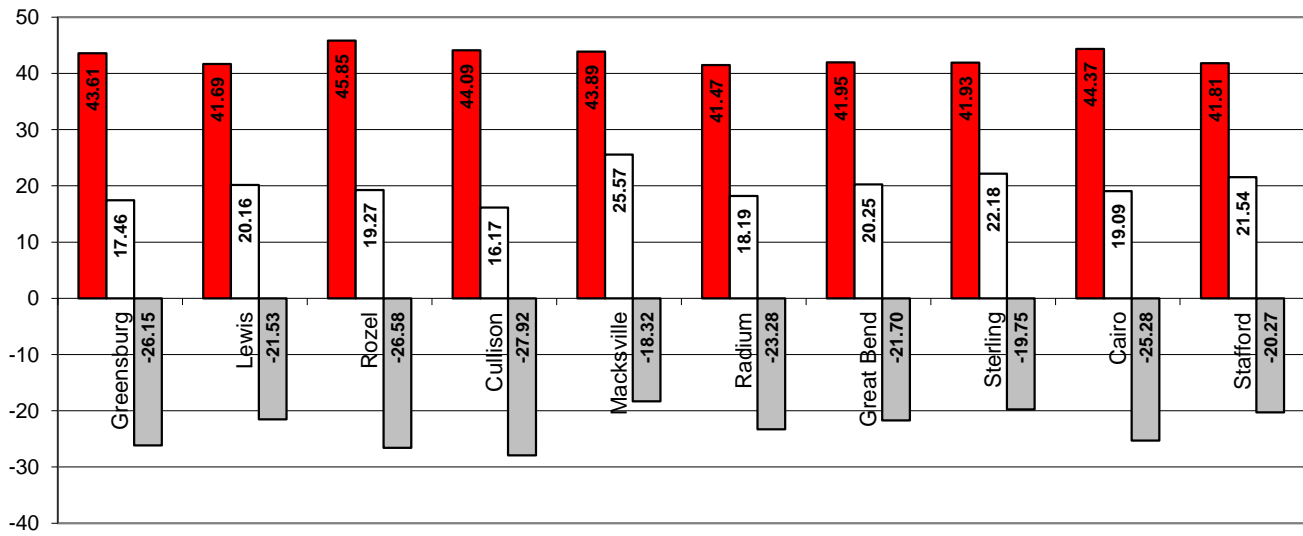

**** Big Bend GMD 5 Station Network
2020 Yearly Graph ET vs Rain**

■ ET ■ Rain ■ Deficit or Surplus

**** Big Bend GMD 5 Station Network
Growing Season ET vs Rain Graph
April to September, 2020**

■ ET ■ Rain ■ Deficit or Surplus