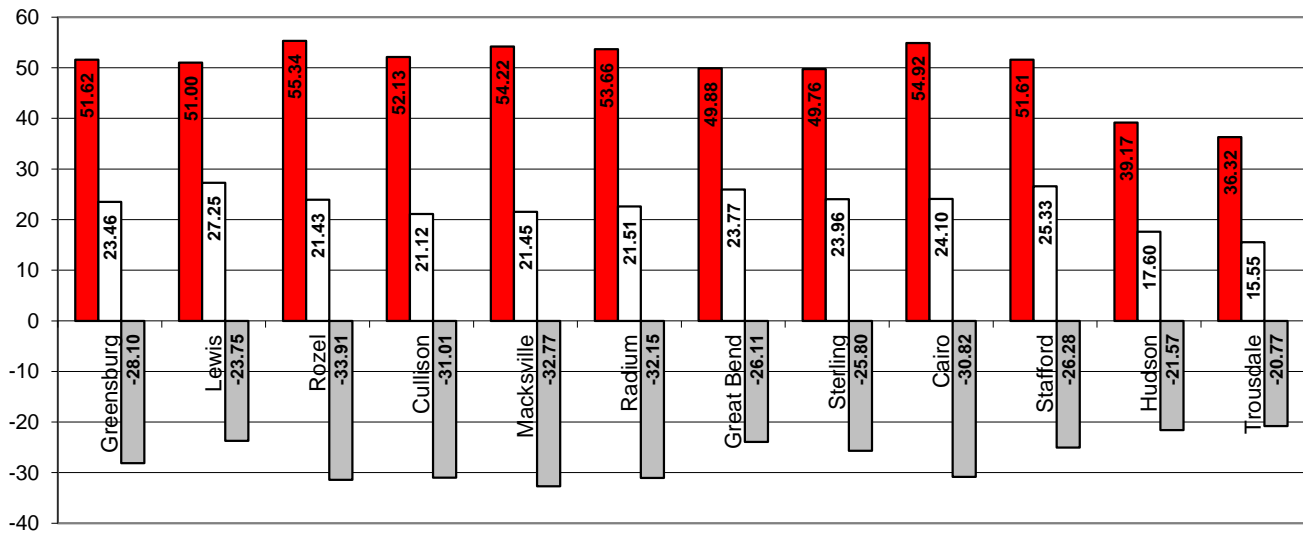

**** Big Bend GMD 5 Station Network
2021 Yearly Graph ET vs Rain**

■ ET □ Rain ▒ Deficit or Surplus

**** Big Bend GMD 5 Station Network
Growing Season ET vs Rain Graph
April to September, 2021**

■ ET □ Rain ▒ Deficit or Surplus