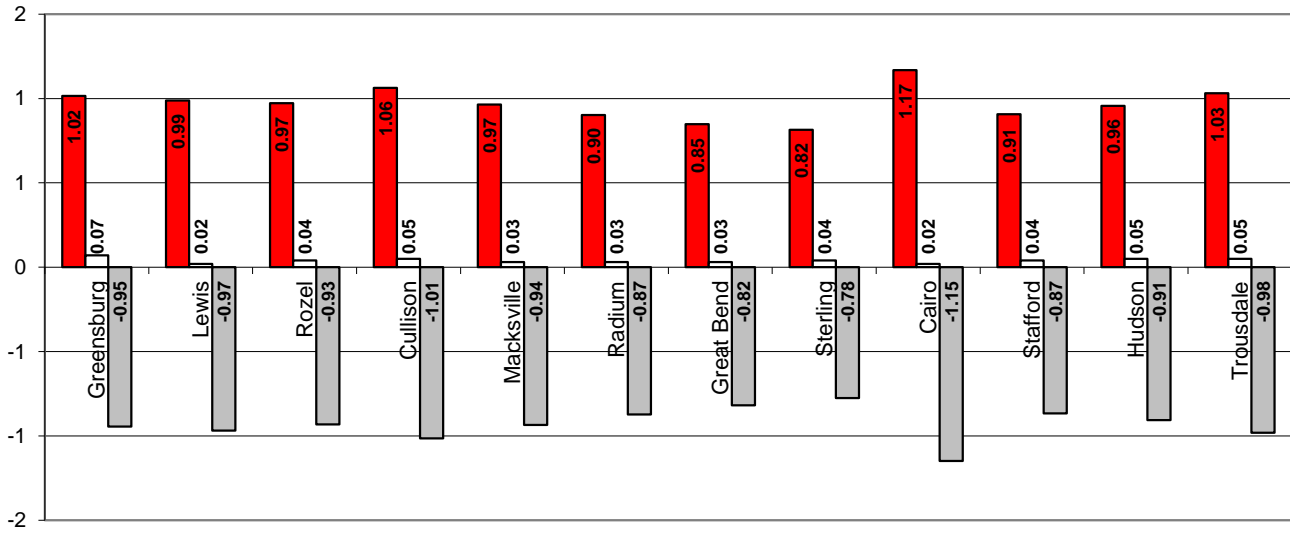

**** Big Bend GMD 5 Station Network
2022 Yearly Graph ET vs Rain**

■ ET □ Rain ■ Deficit or Surplus

**** Big Bend GMD 5 Station Network
Growing Season ET vs Rain Graph
April to September, 2022**

■ ET □ Rain ■ Deficit or Surplus