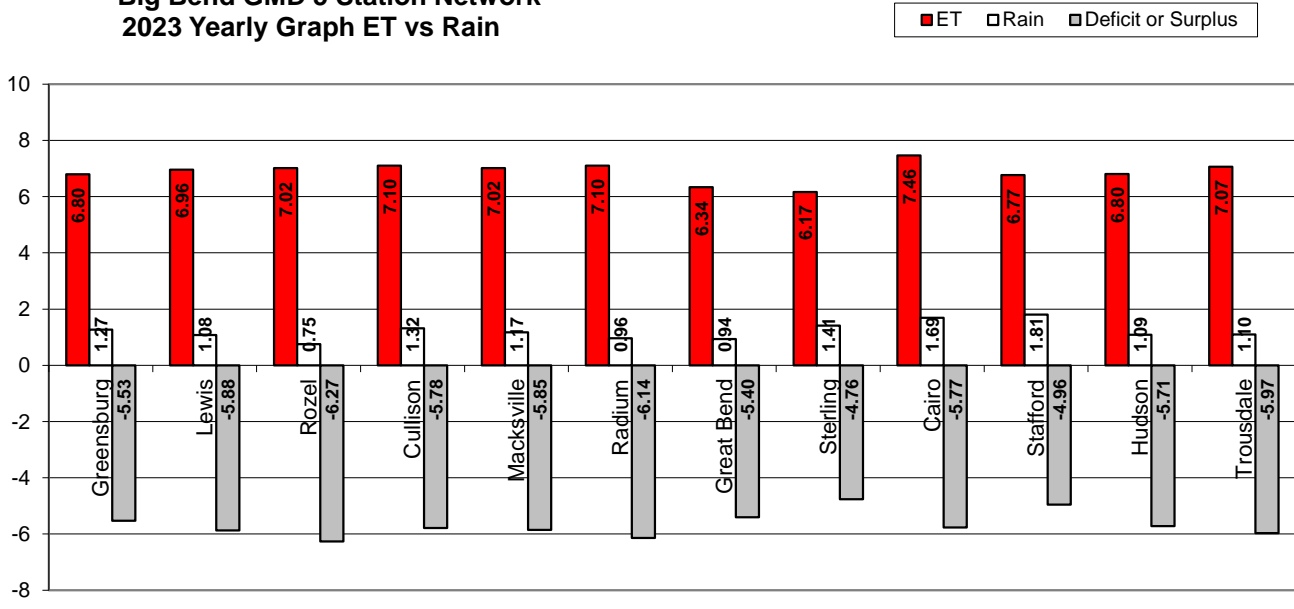

**** Big Bend GMD 5 Station Network
2023 Yearly Graph ET vs Rain**

**** Big Bend GMD 5 Station Network
Growing Season ET vs Rain Graph
April to September, 2023**