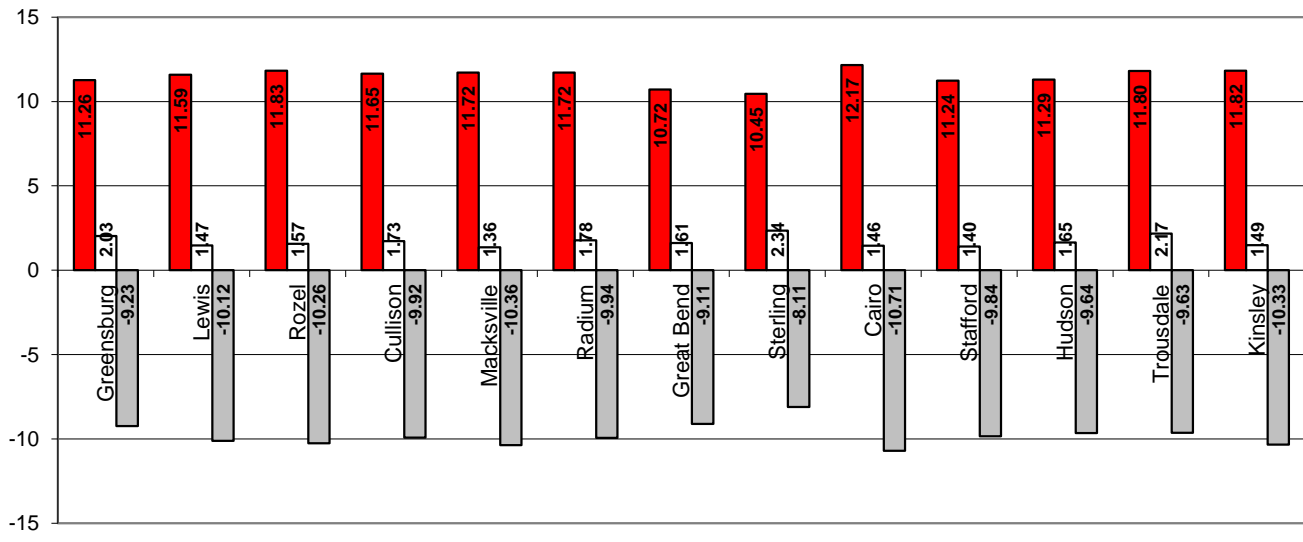

**** Big Bend GMD 5 Station Network
2024 Yearly Graph ET vs Rain**

■ ET □ Rain ■ Deficit or Surplus

**** Big Bend GMD 5 Station Network
Growing Season ET vs Rain Graph
April to September, 2024**

■ ET □ Rain ■ Deficit or Surplus