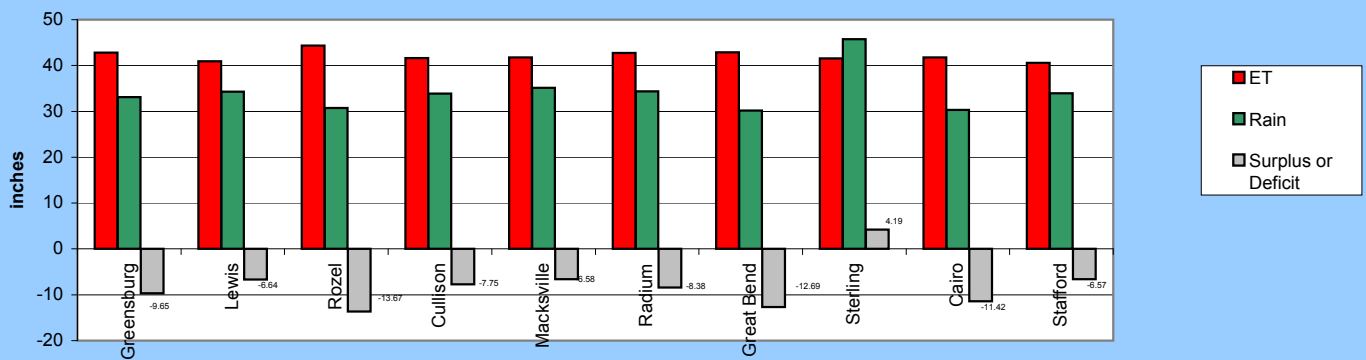

Big Bend GMD 5 Weather Station Network

ETo vs Rain January to December 2007

Big Bend GMD #5 Weather Station Network

ETo vs Rain Growing Season

[April -September 2007](#)