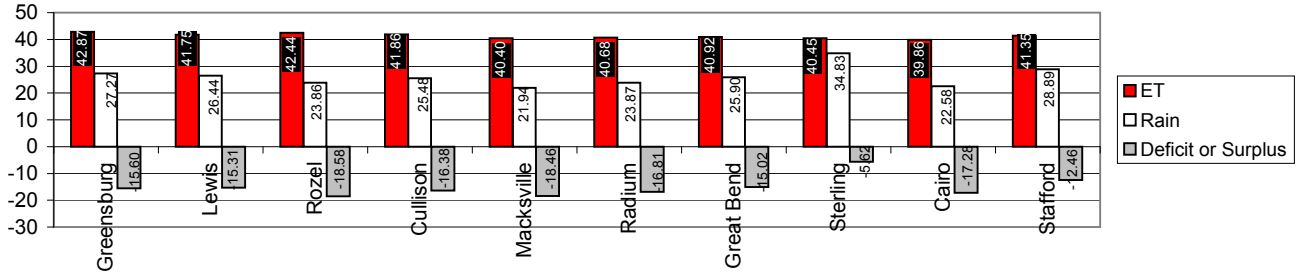

**Big Bend GMD 5 Station Network
2009 Yearly Graph ET vs Rain**

**Big Bend GMD 5 Station Network
Growing Season ET vs Rain Graph
April to September, 2009**