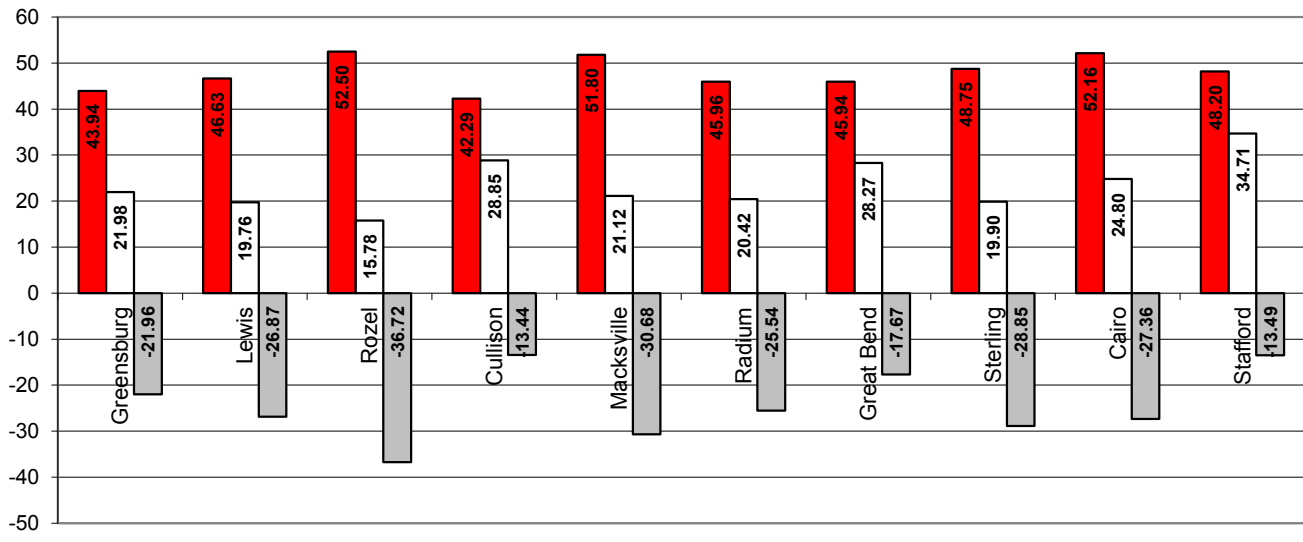

**\*\* Big Bend GMD 5 Station Network  
2013 Yearly Graph ET vs Rain**

■ ET ■ Rain ■ Deficit or Surplus

**\*\* Big Bend GMD 5 Station Network  
Growing Season ET vs Rain Graph  
April to September, 2013**

■ ET ■ Rain ■ Deficit or Surplus