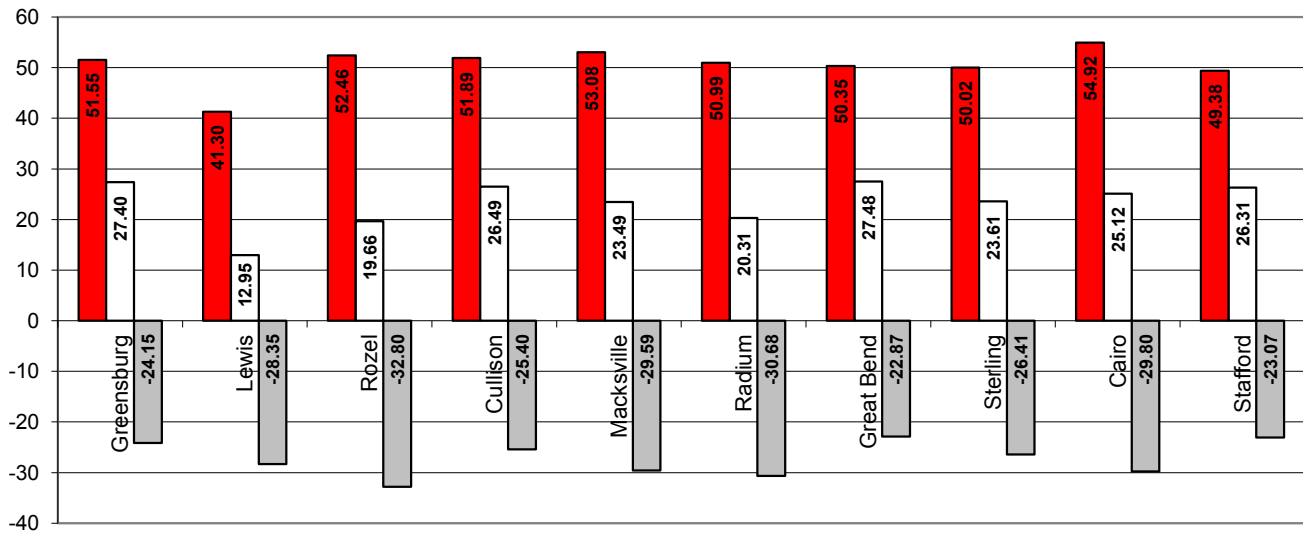

**** Big Bend GMD 5 Station Network
2014 Yearly Graph ET vs Rain**

■ ET □ Rain ▒ Deficit or Surplus

**** Big Bend GMD 5 Station Network
Growing Season ET vs Rain Graph
April to September, 2014**

■ ET □ Rain ▒ Deficit or Surplus