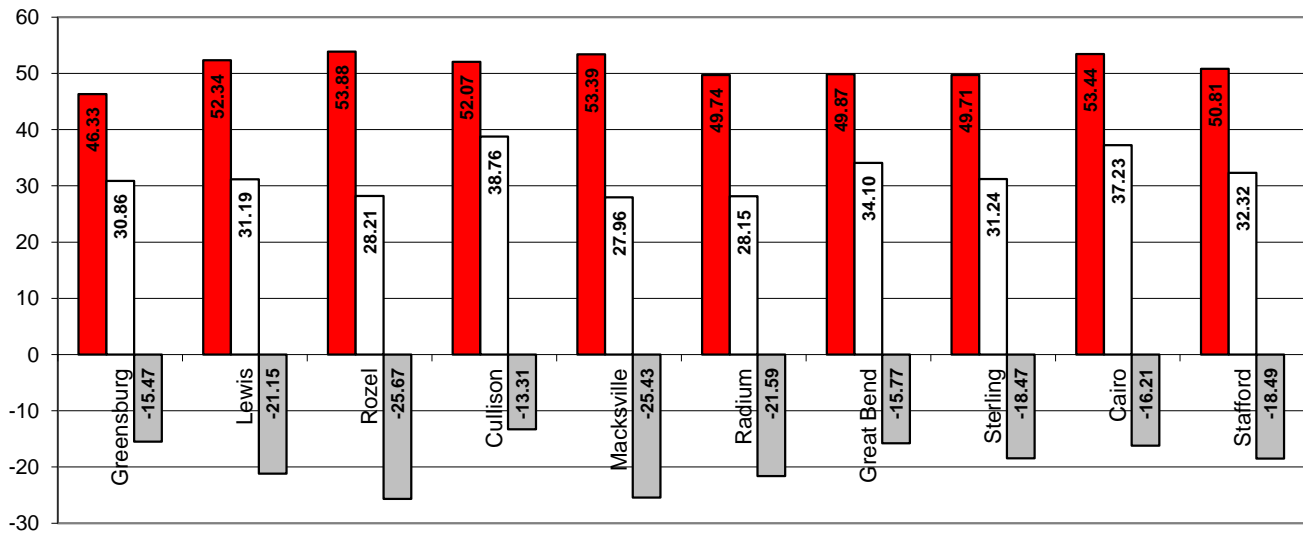

**\*\* Big Bend GMD 5 Station Network  
2018 Yearly Graph ET vs Rain**

■ ET □ Rain ▒ Deficit or Surplus

**\*\* Big Bend GMD 5 Station Network  
Growing Season ET vs Rain Graph  
April to September, 2018**

■ ET □ Rain ▒ Deficit or Surplus