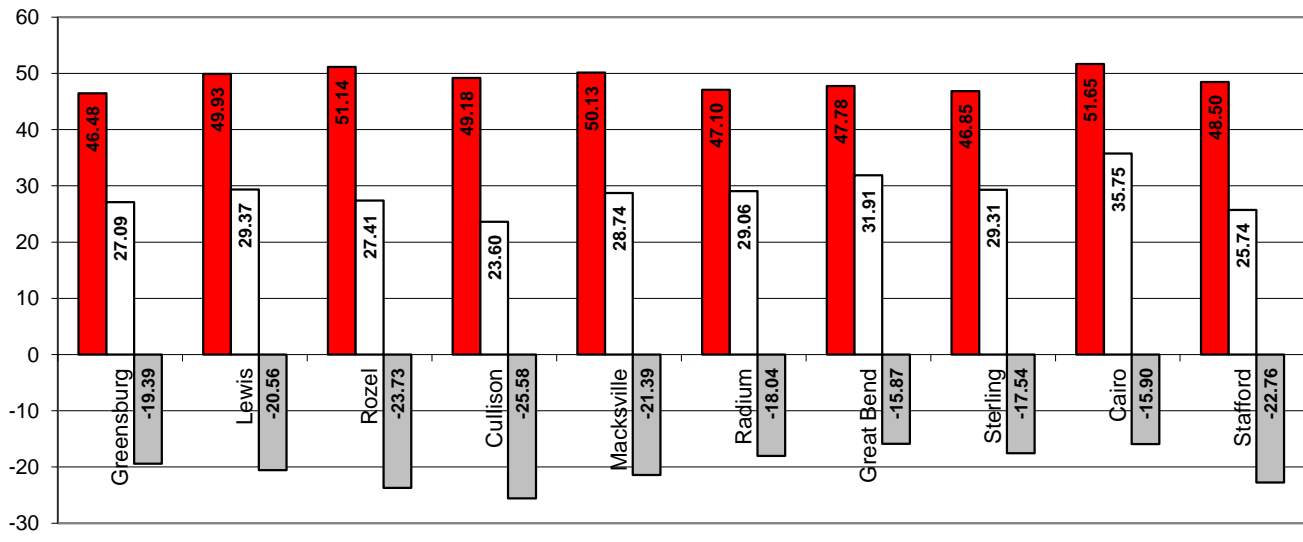

**** Big Bend GMD 5 Station Network
2019 Yearly Graph ET vs Rain**

■ ET ■ Rain ■ Deficit or Surplus

**** Big Bend GMD 5 Station Network
Growing Season ET vs Rain Graph
April to September, 2019**

■ ET ■ Rain ■ Deficit or Surplus