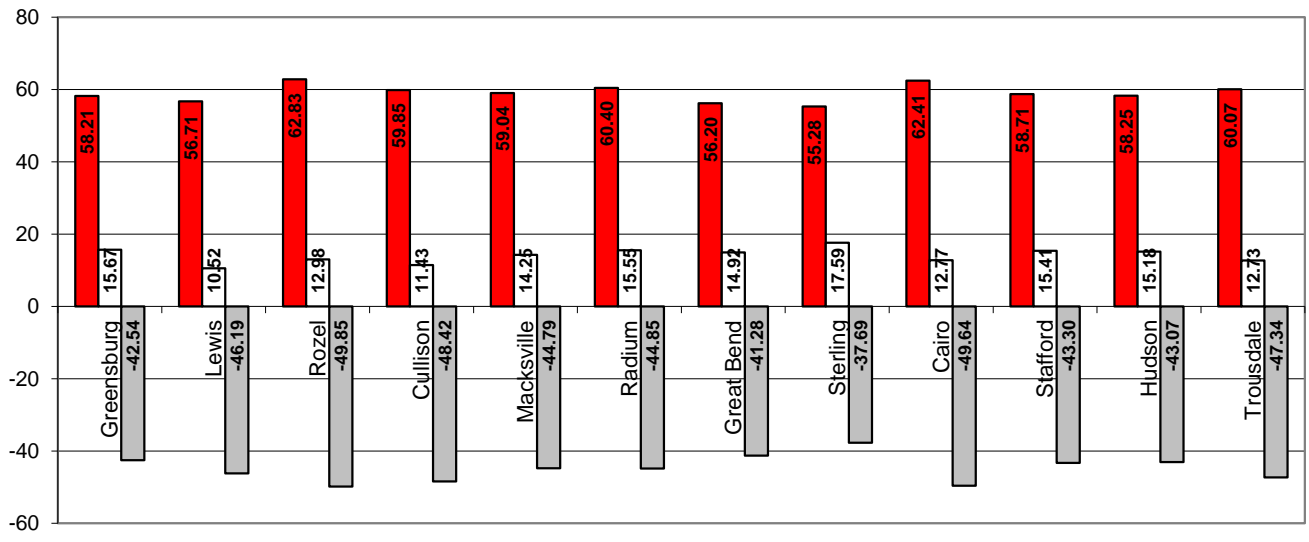

**** Big Bend GMD 5 Station Network
2022 Yearly Graph ET vs Rain**

■ ET □ Rain ■ Deficit or Surplus

**** Big Bend GMD 5 Station Network
Growing Season ET vs Rain Graph
April to September, 2022**

■ ET □ Rain ■ Deficit or Surplus