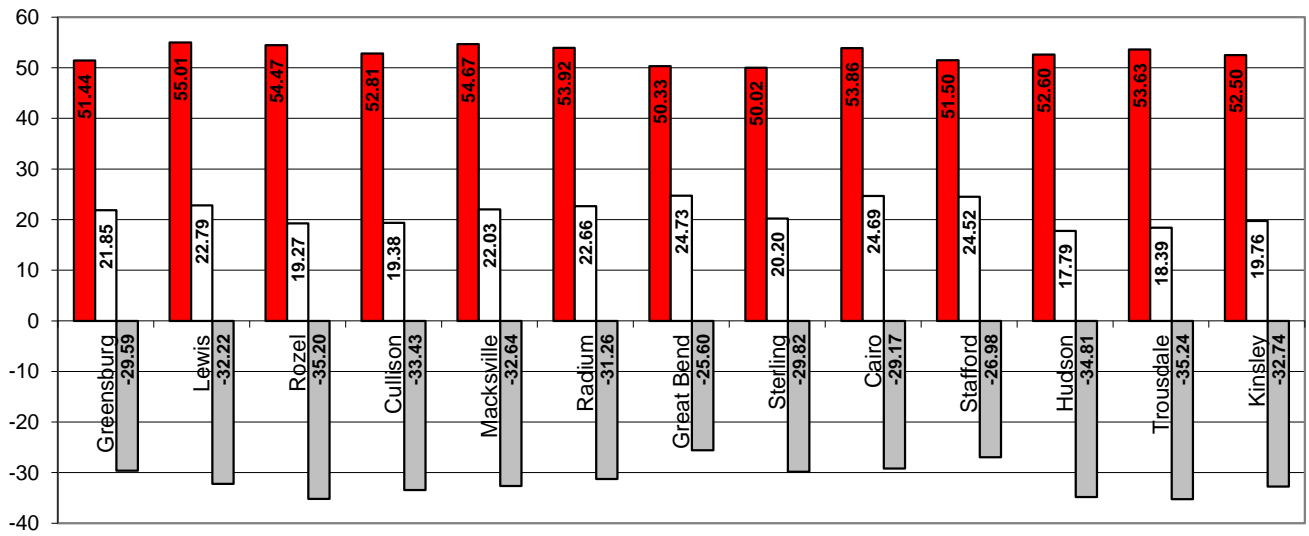

**** Big Bend GMD 5 Station Network
2023 Yearly Graph ET vs Rain**

■ ET □ Rain ▒ Deficit or Surplus

**** Big Bend GMD 5 Station Network
Growing Season ET vs Rain Graph
April to September, 2023**

■ ET □ Rain ▒ Deficit or Surplus