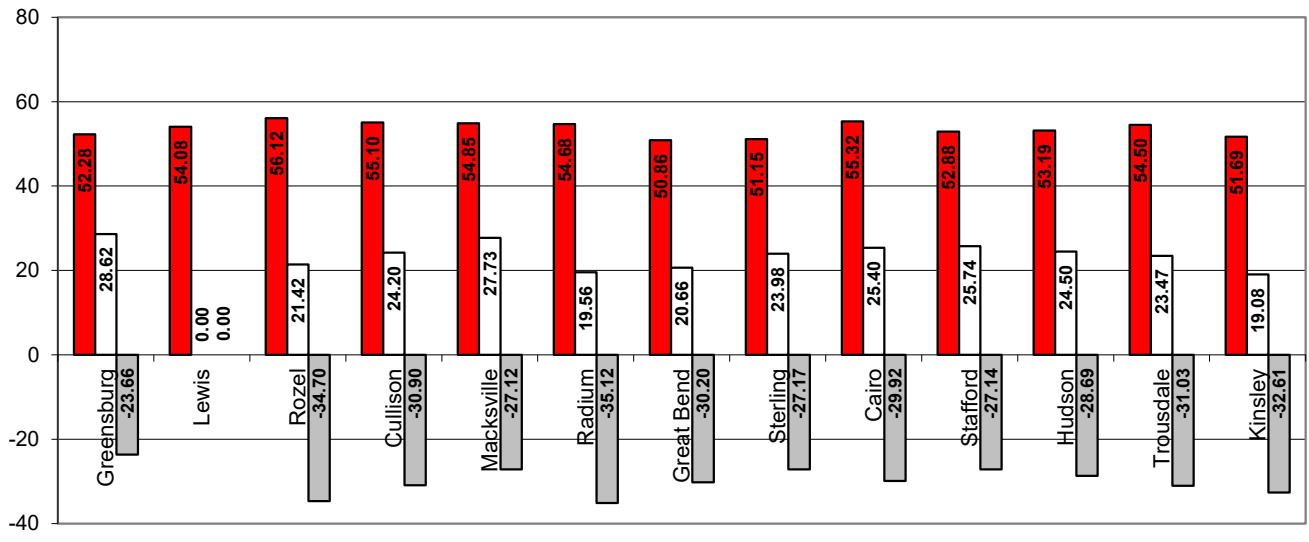

**** Big Bend GMD 5 Station Network
2024 Yearly Graph ET vs Rain**

■ ET □ Rain ▒ Deficit or Surplus

**** Big Bend GMD 5 Station Network
Growing Season ET vs Rain Graph
April to September, 2024**

■ ET □ Rain ▒ Deficit or Surplus