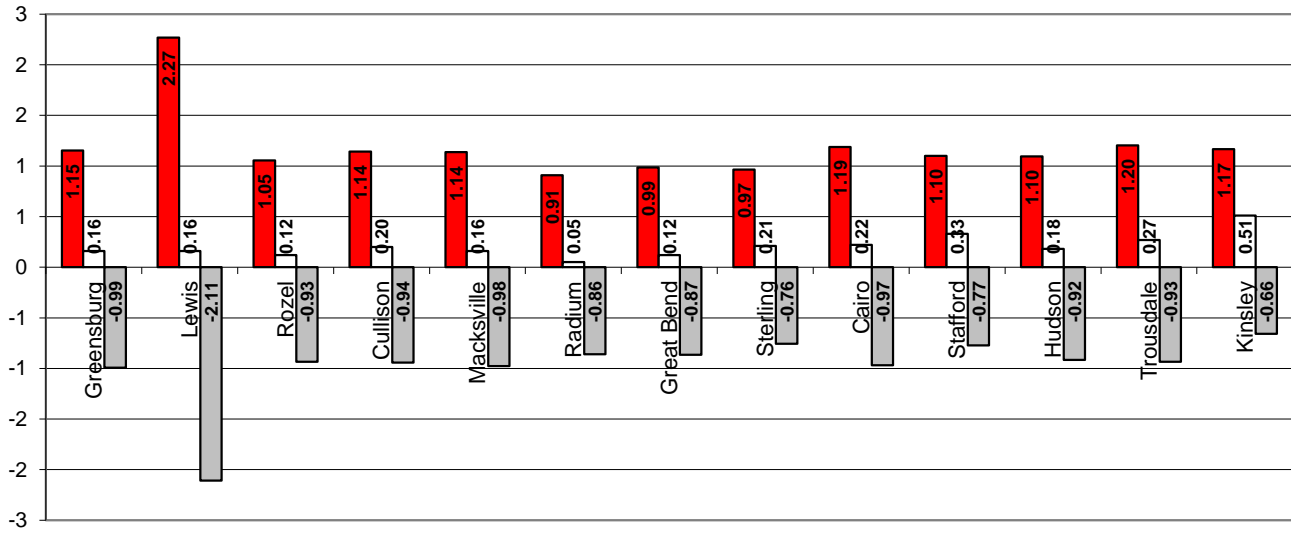

**** Big Bend GMD 5 Station Network
2025 Yearly Graph ET vs Rain**

■ ET □ Rain ■ Deficit or Surplus

**** Big Bend GMD 5 Station Network
Growing Season ET vs Rain Graph
April to September, 2025**

■ ET □ Rain ■ Deficit or Surplus